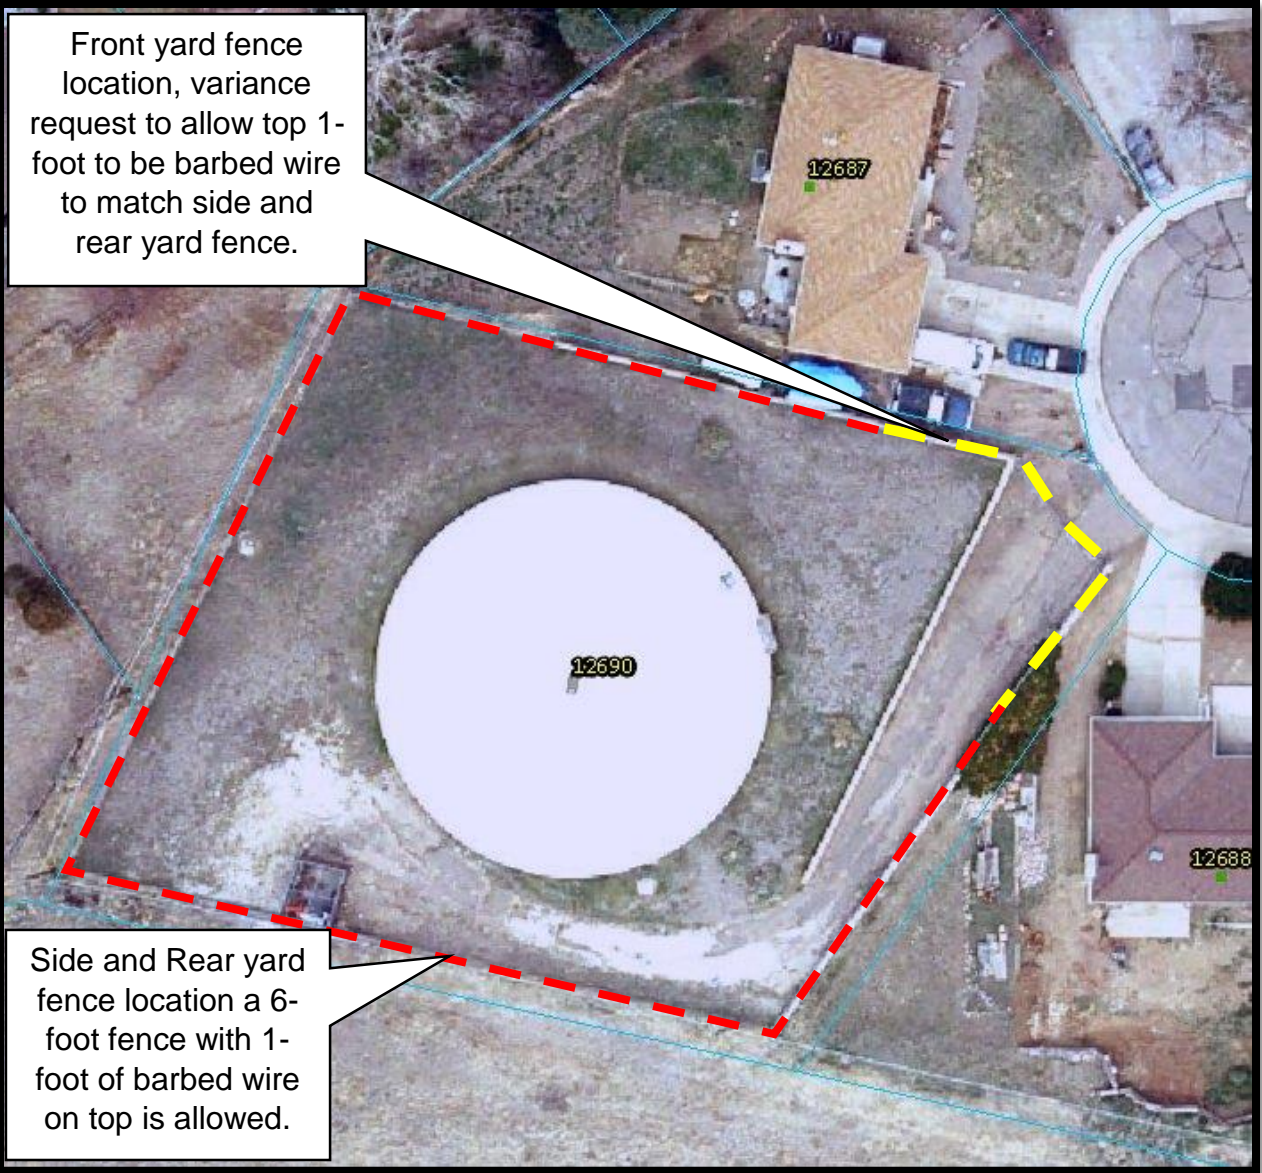

Front yard fence location, variance request to allow top 1-foot to be barbed wire to match side and rear yard fence.

Side and Rear yard fence location a 6-foot fence with 1-foot of barbed wire on top is allowed.